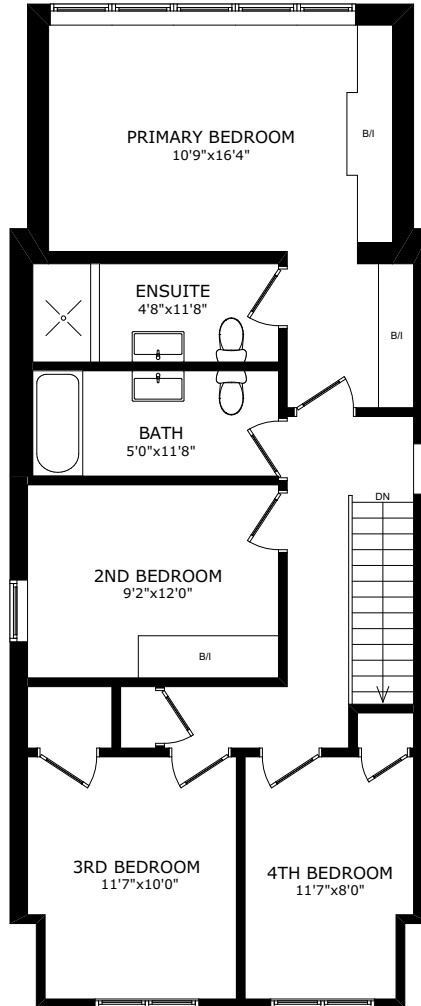

# 73 MANOR ROAD EAST

MAIN FLOOR  
847 Square Feet

SECOND FLOOR  
926 Square Feet

LOWER FLOOR  
652 Square Feet

2,425 TOTAL SQUARE FEET

SIZE AND LAYOUT ARE APPROXIMATE,  
BUYER TO VERIFY SIZES. WWW.HOUSSMAX.CA