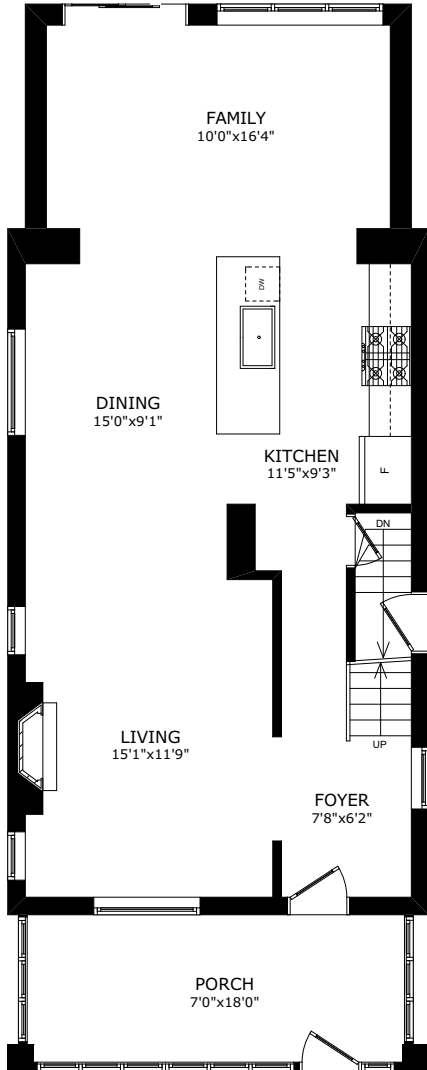

# 73 MANOR ROAD EAST

MAIN FLOOR  
847 Square Feet

SECOND FLOOR  
926 Square Feet

LOWER FLOOR  
652 Square Feet

2,425 TOTAL SQUARE FEET

SIZE AND LAYOUT ARE APPROXIMATE,  
BUYER TO VERIFY SIZES. WWW.HOUSSMAX.CA