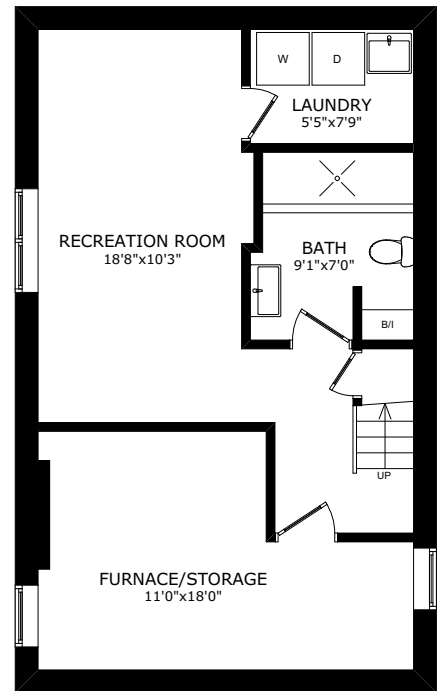

# 73 MANOR ROAD EAST

MAIN FLOOR  
847 Square Feet

SECOND FLOOR  
926 Square Feet

LOWER FLOOR  
652 Square Feet

2,425 TOTAL SQUARE FEET

SIZE AND LAYOUT ARE APPROXIMATE,  
BUYER TO VERIFY SIZES. WWW.HOUSSMAX.CA