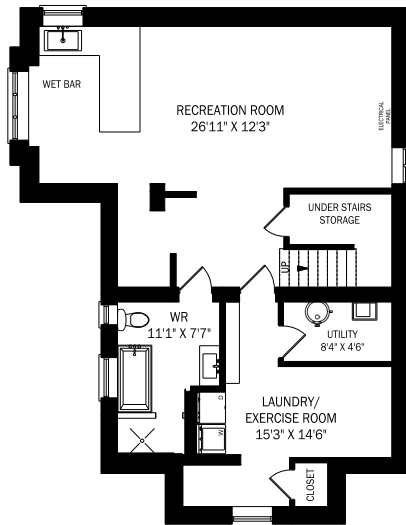

# 14 SERVINGTON CRESCENT

CEILING HEIGHT 8'7"  
**MAIN FLOOR - 1122 SQUARE FEET**

CEILING HEIGHT 8'3"  
**SECOND FLOOR - 1022 SQUARE FEET**

**THIRD FLOOR - 505 SQUARE FEET**

**LOWER LEVEL - 933 SQUARE FEET**

**GARAGE - 348 SQUARE FEET**

**HARDWORKING  
 UNWAVERING  
 HONEST**