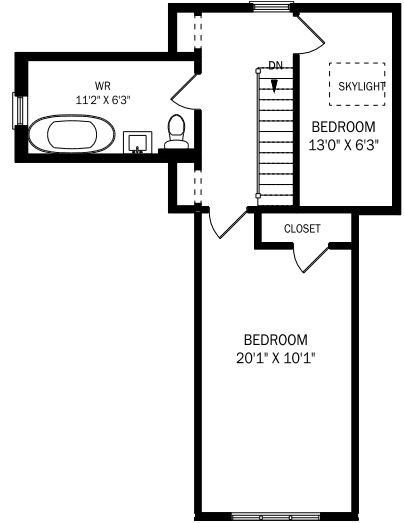

# 14 SERVINGTON CRESCENT

CEILING HEIGHT 8'7"  
**MAIN FLOOR - 1122 SQUARE FEET**

CEILING HEIGHT 8'3"  
**SECOND FLOOR - 1022 SQUARE FEET**

**THIRD FLOOR - 505 SQUARE FEET**

**LOWER LEVEL - 933 SQUARE FEET**

**GARAGE - 348 SQUARE FEET**

**HARDWORKING  
 UNWAVERING  
 HONEST**