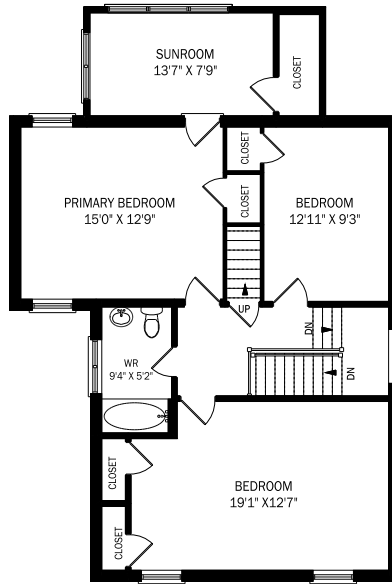

# 14 SERVINGTON CRESCENT

CEILING HEIGHT 8'7"  
**MAIN FLOOR - 1122 SQUARE FEET**

CEILING HEIGHT 8'3"  
**SECOND FLOOR - 1022 SQUARE FEET**

**THIRD FLOOR - 505 SQUARE FEET**

**LOWER LEVEL - 933 SQUARE FEET**

**GARAGE - 348 SQUARE FEET**

**HARDWORKING  
 UNWAVERING  
 HONEST**