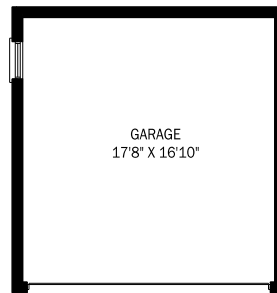

# 14 SERVINGTON CRESCENT

CEILING HEIGHT 8'7"  
**MAIN FLOOR - 1122 SQUARE FEET**

CEILING HEIGHT 8'3"  
**SECOND FLOOR - 1022 SQUARE FEET**

**THIRD FLOOR - 505 SQUARE FEET**

**LOWER LEVEL - 933 SQUARE FEET**

**GARAGE - 348 SQUARE FEET**

**HARDWORKING  
 UNWAVERING  
 HONEST**