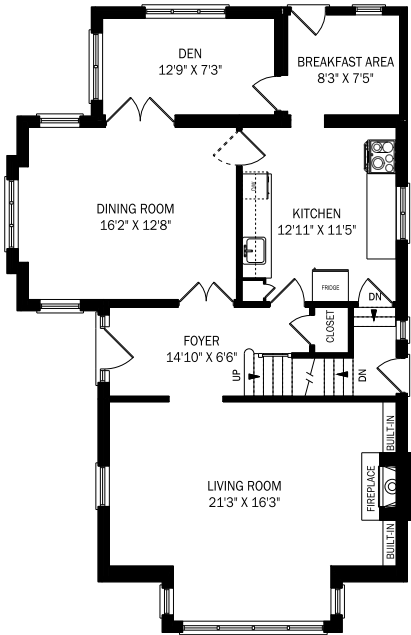

# 14 SERVINGTON CRESCENT

CEILING HEIGHT 8'7"  
**MAIN FLOOR - 1122 SQUARE FEET**

CEILING HEIGHT 8'3"  
**SECOND FLOOR - 1022 SQUARE FEET**

**THIRD FLOOR - 505 SQUARE FEET**

**LOWER LEVEL - 933 SQUARE FEET**

**GARAGE - 348 SQUARE FEET**

**HARDWORKING  
 UNWAVERING  
 HONEST**